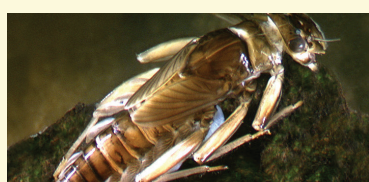

INSECTS WITH LARVAL STAGE IN A STREAM

**PIRI WAI
FLAT MAYFLY**
(*Deleatidium*)